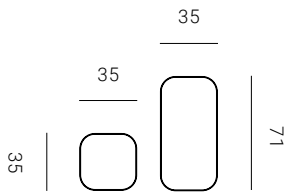

# MAKTABA

SMALL SIZE  
142 W X 30 D X 177 H cm

LARGE SIZE  
177 W X 30 D X 213 H cm

MODULARITY  
Square and rectangular modules

MODULARITY  
Square and rectangular modules