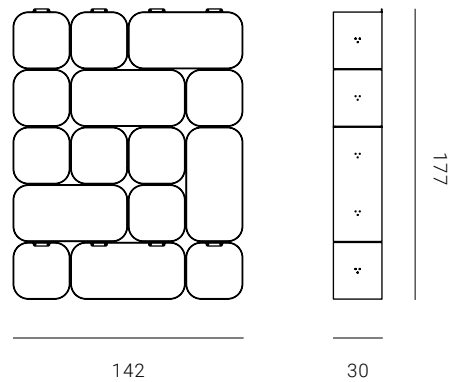

## WALL UNIT

Designer – Shua'a Ali

The Maktaba wall unit presents the perfect fusion between aesthetics and functionality. The balanced composition of shelving and cupboard units is the best storage solution for contemporary living spaces.

SMALL SIZE  
142 W X 30 D X 177 H cm

LARGE SIZE  
177 W X 30 D X 213 H cm

MODULARITY  
Square and rectangular modules

MODULARITY  
Square and rectangular modules