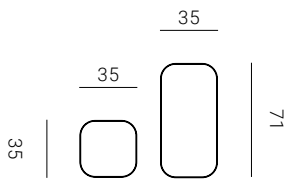

SMALL SIZE  
142 W X 30 D X 177 H cm

LARGE SIZE  
177 W X 30 D X 213 H cm

MODULARITY  
Square and rectangular modules

MODULARITY  
Square and rectangular modules