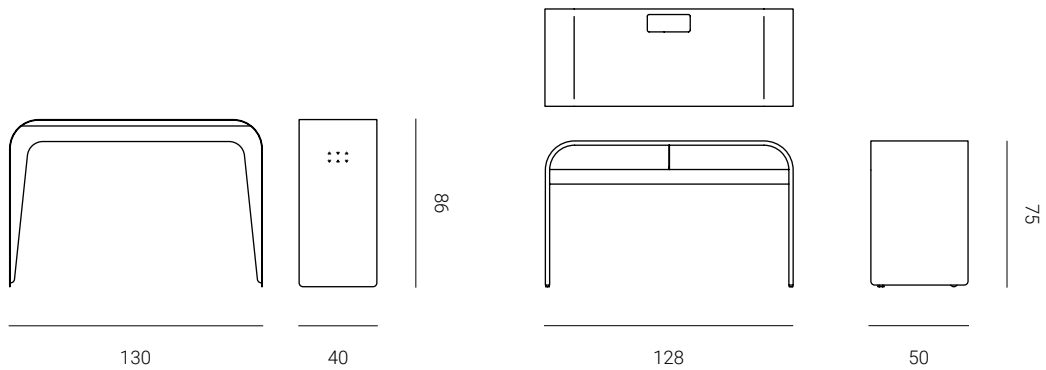

DERJ

CONSOLE DESK

Designer – Shua'a Ali

The Derj piece transforms any living space into your corner for professional ambitions and more. This piece serves as both a decoration and a functional workspace.

CONSOLE
130 W X 40 D X 86 H cm

DESK
128 W X 50 D X 75 H cm

BENCH
80 W X 42 D X 43 H cm

Console

Desk

Bench